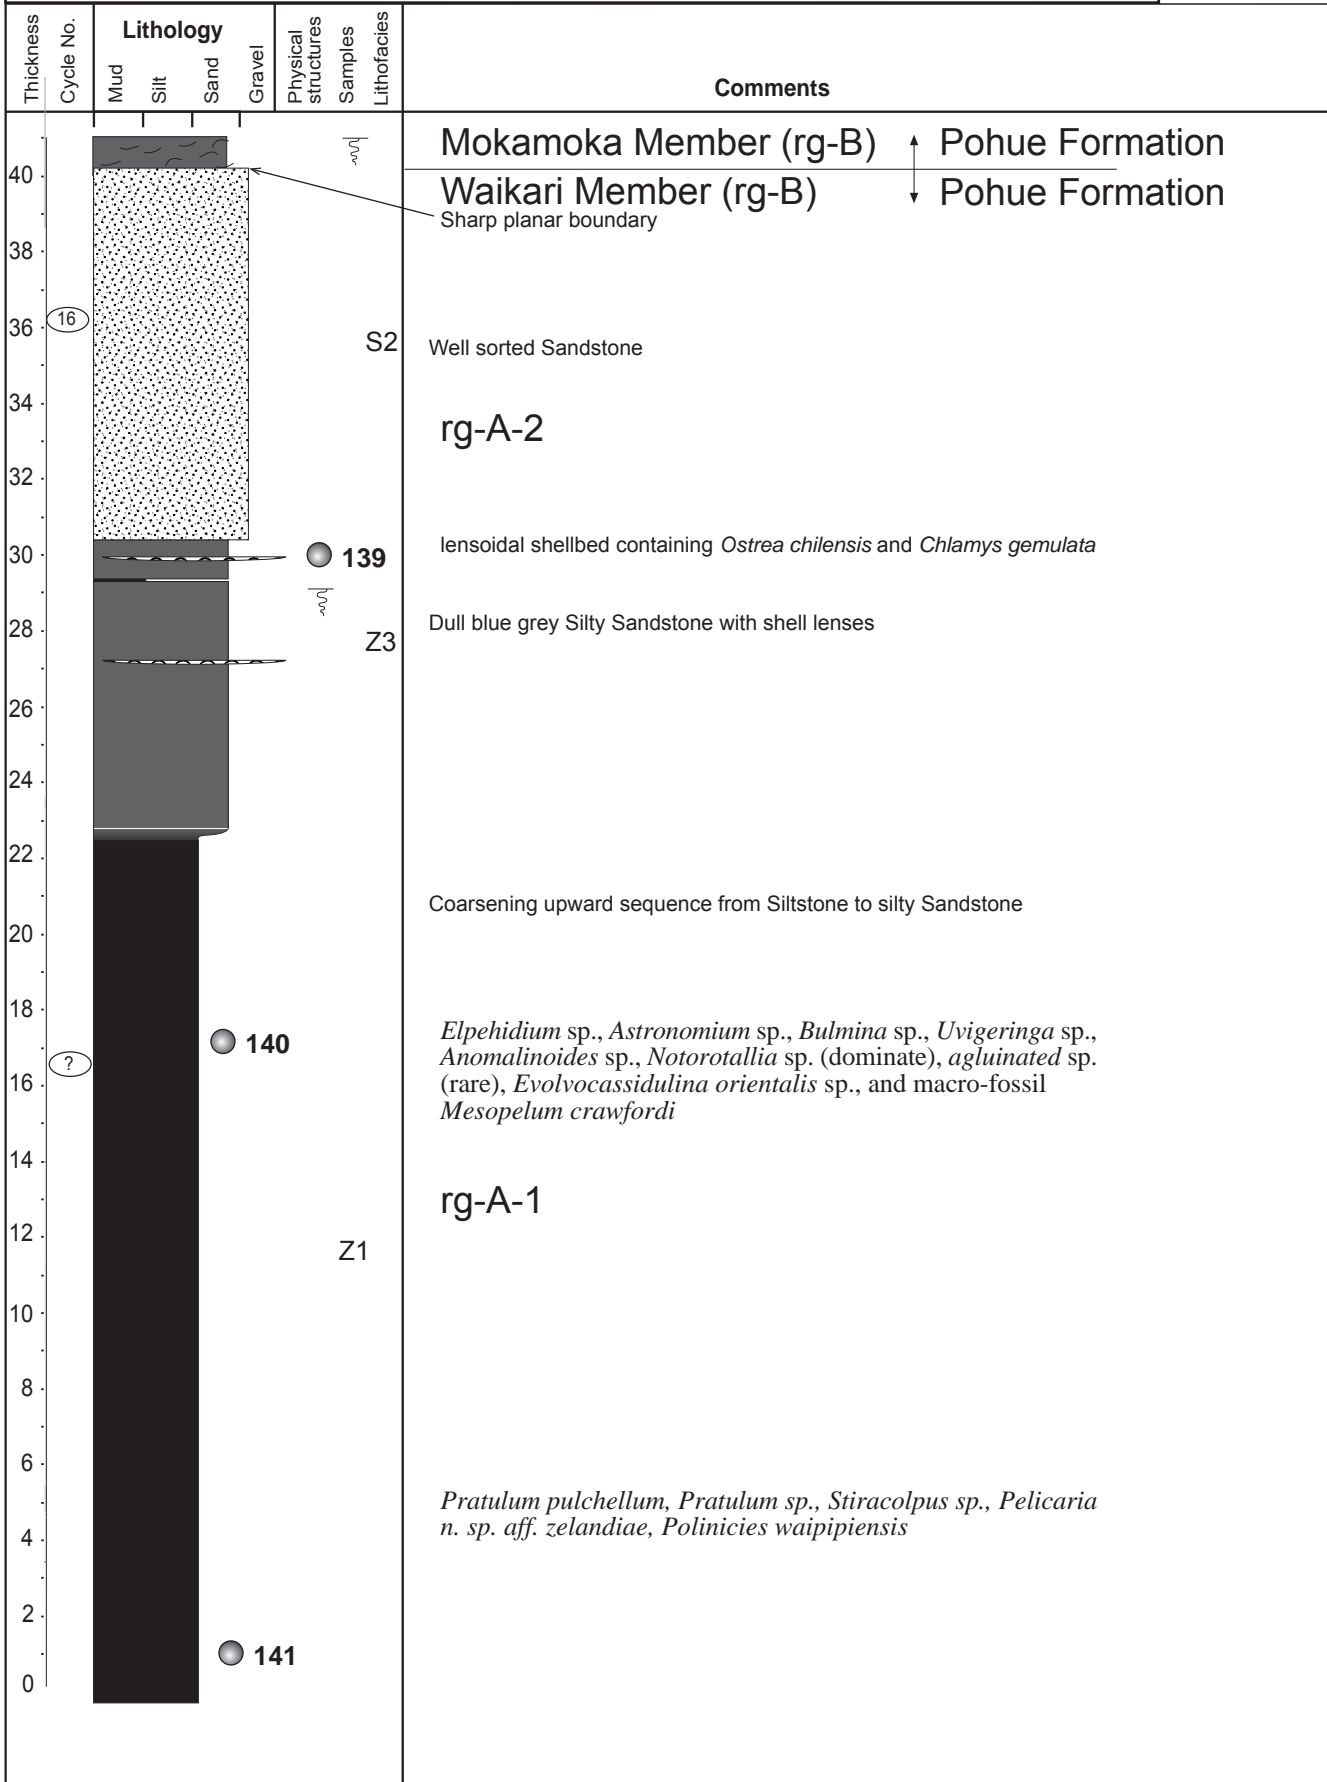

Fig. 5. Map showing location of stratigraphic columns within NZMS 260 Sheet W19.

| | | | |
|---|-----------------------|---------|---|
| Stratigraphic Column No: 27a (1/5) | Grid Reference: Top | Bottom | NZMS 260 W19 27a 1 of 5 |
| Section: | E: 2852500 | 2856300 | |
| GPS Waypoint No(s): | N: 6226500 | 6222800 | |
| Region: Central Hawkes Bay | Altitude: | - | |
| Location: Waikari River Section (1/5) | Author : R. Graafhuis | | |
| NZMS 260 Sheet: W19 | | | |

| | | | |
|---------------------------------------|-----------------------|---------|--|
| Stratigraphic Column No: 27a (2/5) | Grid Reference: Top | Bottom | NZMS 260 W19 27a 2 of 5 |
| Section: | E: 2852500 | 2856300 | |
| GPS Waypoint No(s): | N: 6226500 | 6222800 | |
| Region: Central Hawkes Bay | Altitude: | - | |
| Location: Waikari River Section (2/5) | Author : R. Graafhuis | | |
| NZMS 260 Sheet: W19 | | | |