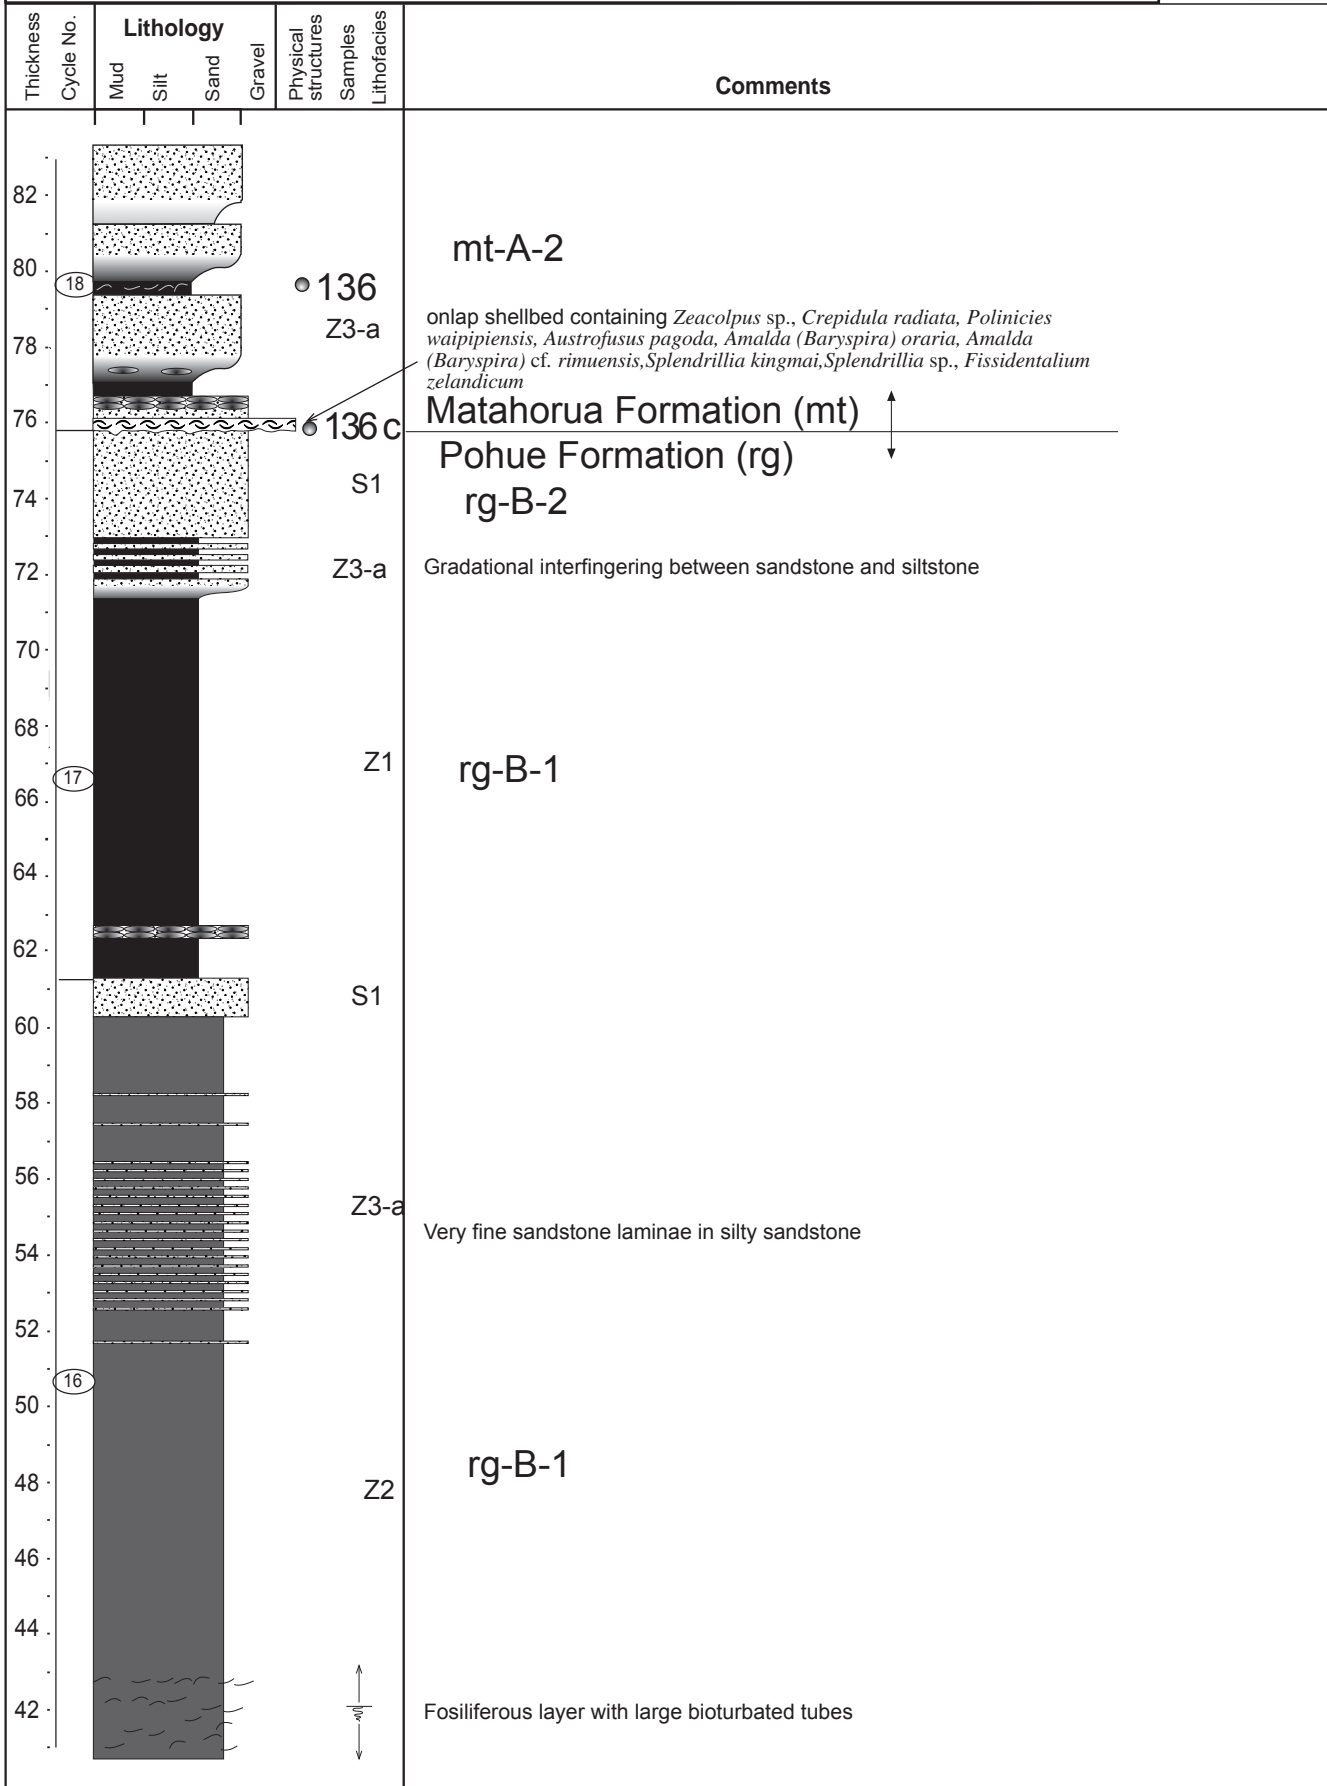

Fig. 5. Map showing location of stratigraphic columns within NZMS 260 Sheet W19.

| | | | |
|---|-----------------------|---------|---|
| Stratigraphic Column No: 27a (1/5) | Grid Reference: Top | Bottom | NZMS 260 W19 27a 1 of 5 |
| Section: | E: 2852500 | 2856300 | |
| GPS Waypoint No(s): | N: 6226500 | 6222800 | |
| Region: Central Hawkes Bay | Altitude: | - | |
| Location: Waikari River Section (1/5) | Author : R. Graafhuis | | |
| NZMS 260 Sheet: W19 | | | |

| | | | |
|---------------------------------------|-----------------------|---------|--|
| Stratigraphic Column No: 27a (2/5) | Grid Reference: Top | Bottom | NZMS 260 W19 27a 2 of 5 |
| Section: | E: 2852500 | 2856300 | |
| GPS Waypoint No(s): | N: 6226500 | 6222800 | |
| Region: Central Hawkes Bay | Altitude: | - | |
| Location: Waikari River Section (2/5) | Author : R. Graafhuis | | |
| NZMS 260 Sheet: W19 | | | |

Stratigraphic Column No: 27a (4/5)
 Section:
 GPS Waypoint No(s):
 Region: Central Hawkes Bay
 Location: Waikari River Section (4/5)
 NZMS 260 Sheet: W19

Grid Reference: Top Bottom
 E: 2852500 2856300
 N: 6226500 6222800
 Altitude: -