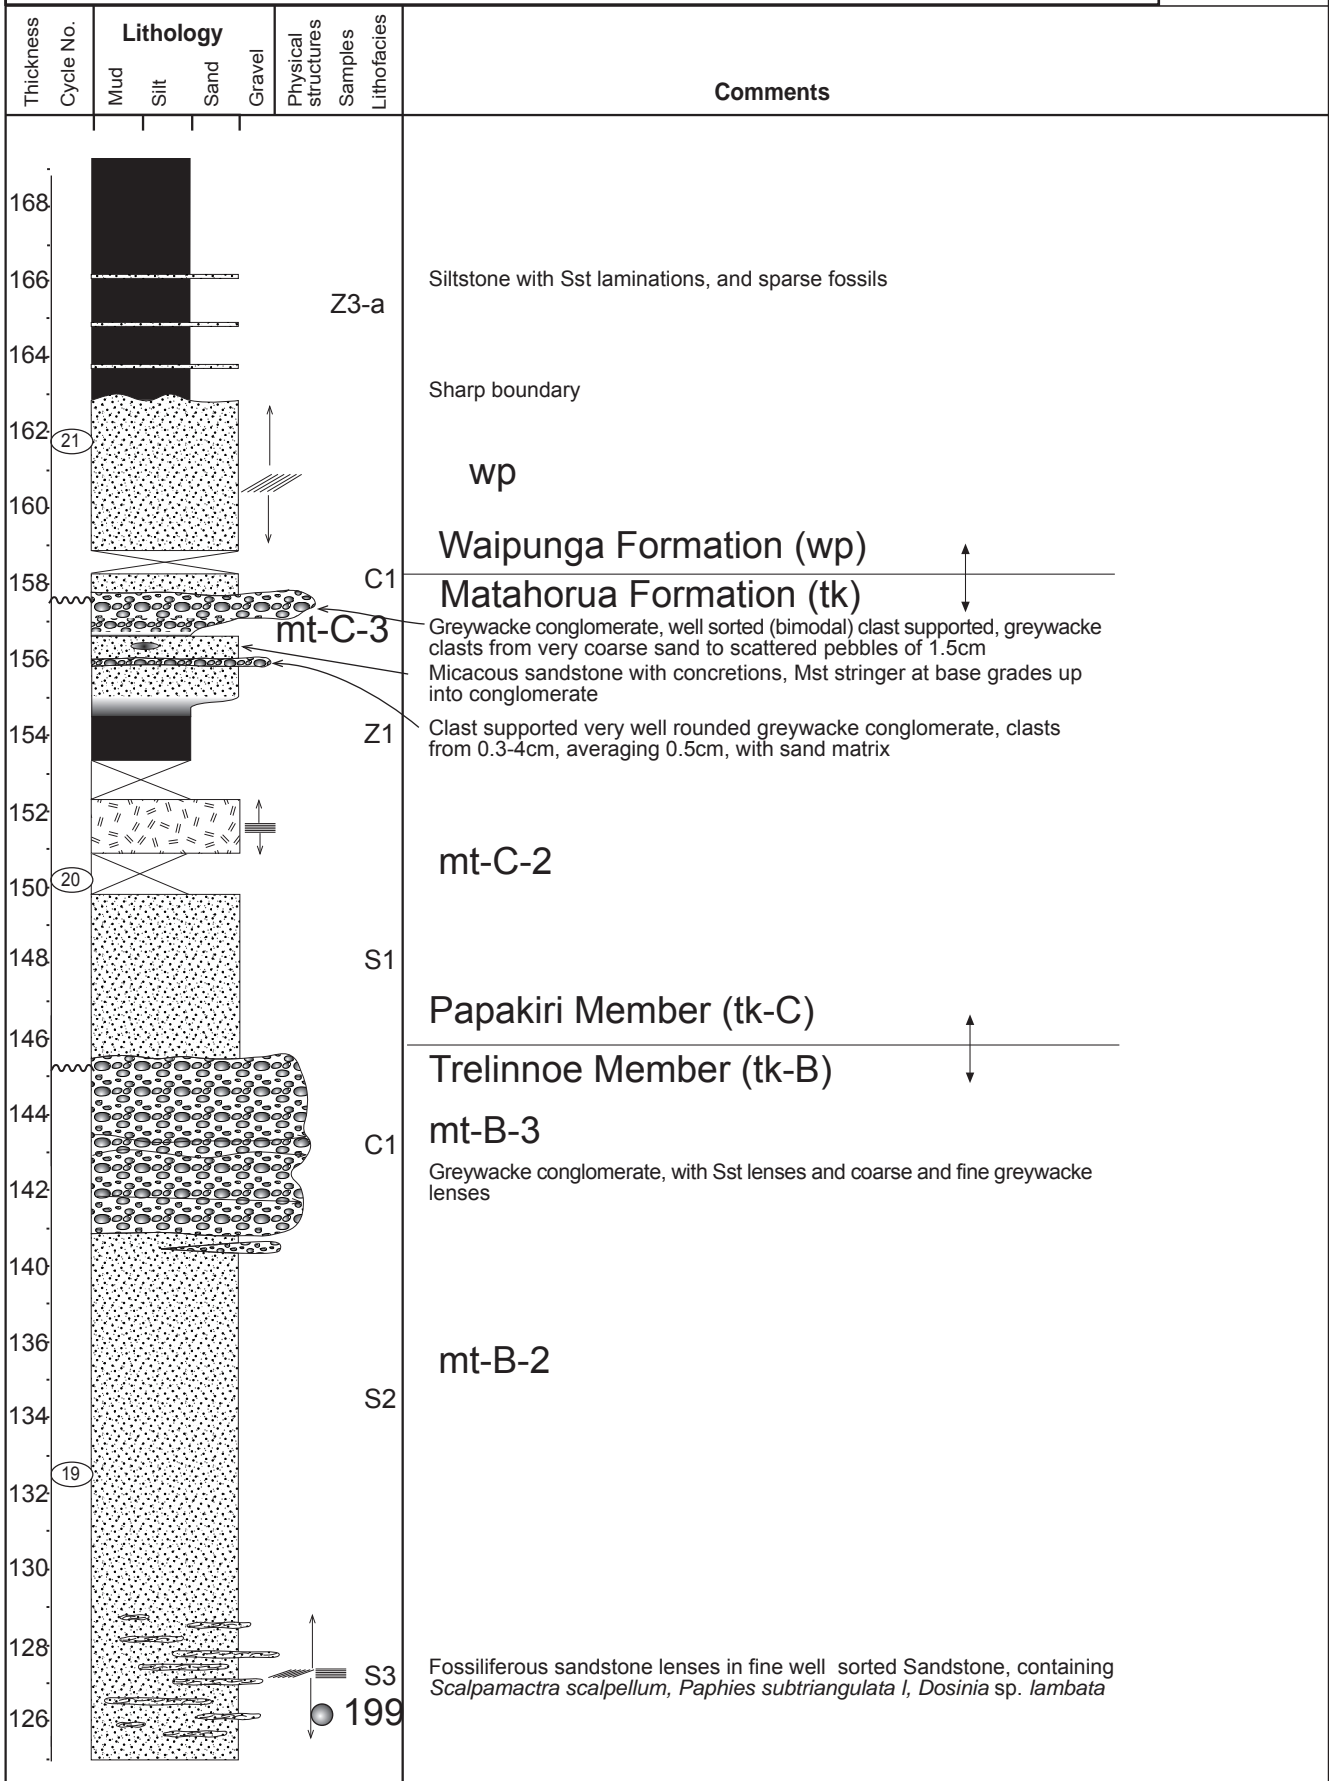

Stratigraphic Column No: 27a (4/5)
Section:
GPS Waypoint No(s):
Region: Central Hawkes Bay
Location: Waikari River Section (4/5)
NZMS 260 Sheet: W19

Grid Reference: Top Bottom
E: 2852500 2856300
N: 6226500 6222800
Altitude: -

NZMS 260 W19

27a

4 of 5

Author : R. Graafhuis