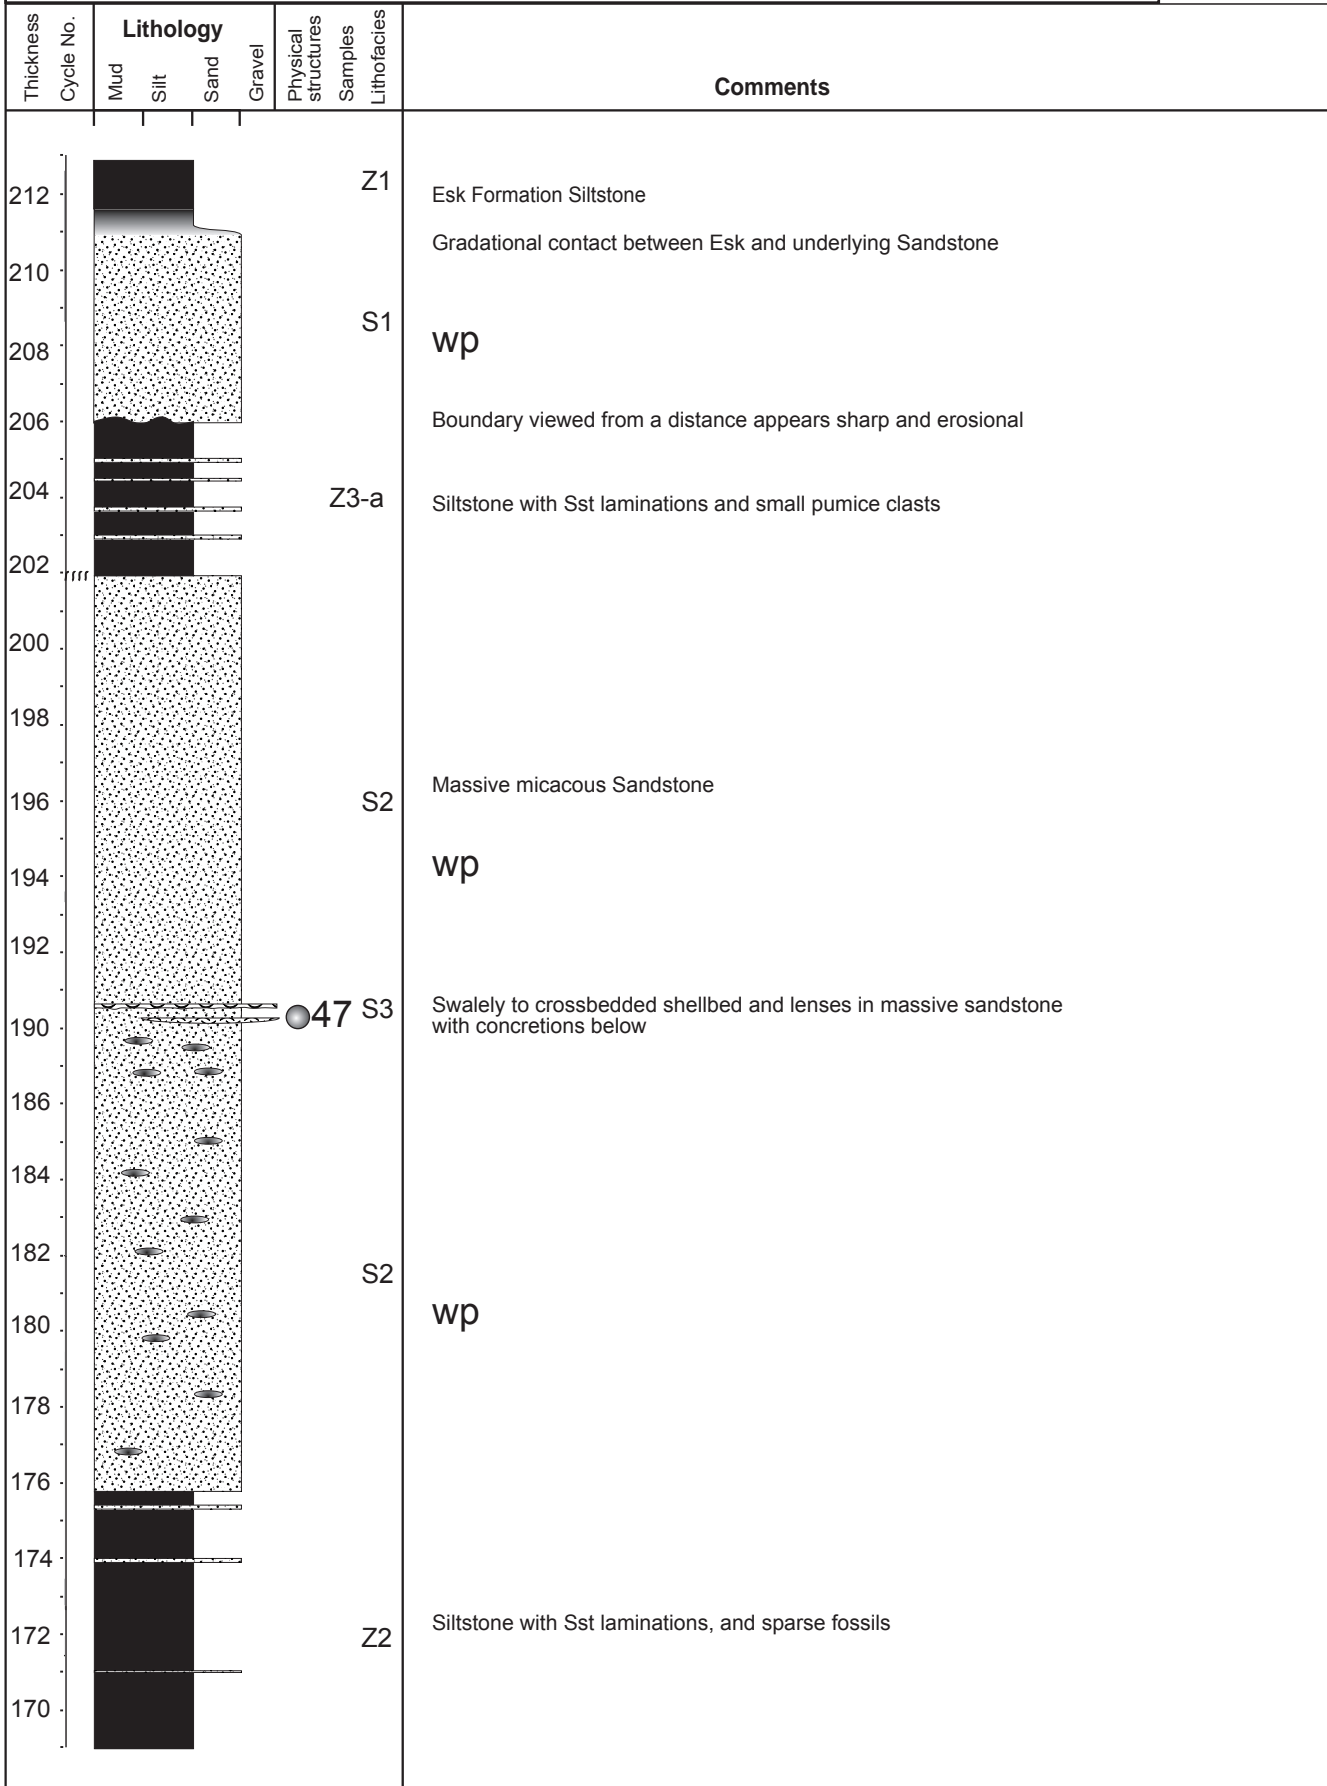

Stratigraphic Column No: 27a (4/5)
 Section:
 GPS Waypoint No(s):
 Region: Central Hawkes Bay
 Location: Waikari River Section (4/5)
 NZMS 260 Sheet: W19

Grid Reference: Top Bottom
 E: 2852500 2856300
 N: 6226500 6222800
 Altitude: -

NZMS 260 W19

27a

4 of 5

Author : R. Graafhuis

| | | | |
|---|-----------------------|---------|---|
| Stratigraphic Column No: 27a (5/5) | Grid Reference: Top | Bottom | NZMS 260 W19 27a 5 of 5 |
| Section: | E: 2852500 | 2856300 | |
| GPS Waypoint No(s): | N: 6226500 | 6222800 | |
| Region: Central Hawkes Bay | Altitude: | - | |
| Location: Waikari River Section (5/5) | Author : R. Graafhuis | | |
| NZMS 260 Sheet: W19 | | | |

Stratigraphic Column No: **27b**
 Section:
 GPS Waypoint No(s):
 Region: Central Hawkes Bay
 Location: Matahorua Road
 NZMS 260 Sheet: W19

Grid Reference: Top Bottom
 E: 2849200 2850800
 N: 6221600 6220100
 Altitude: -