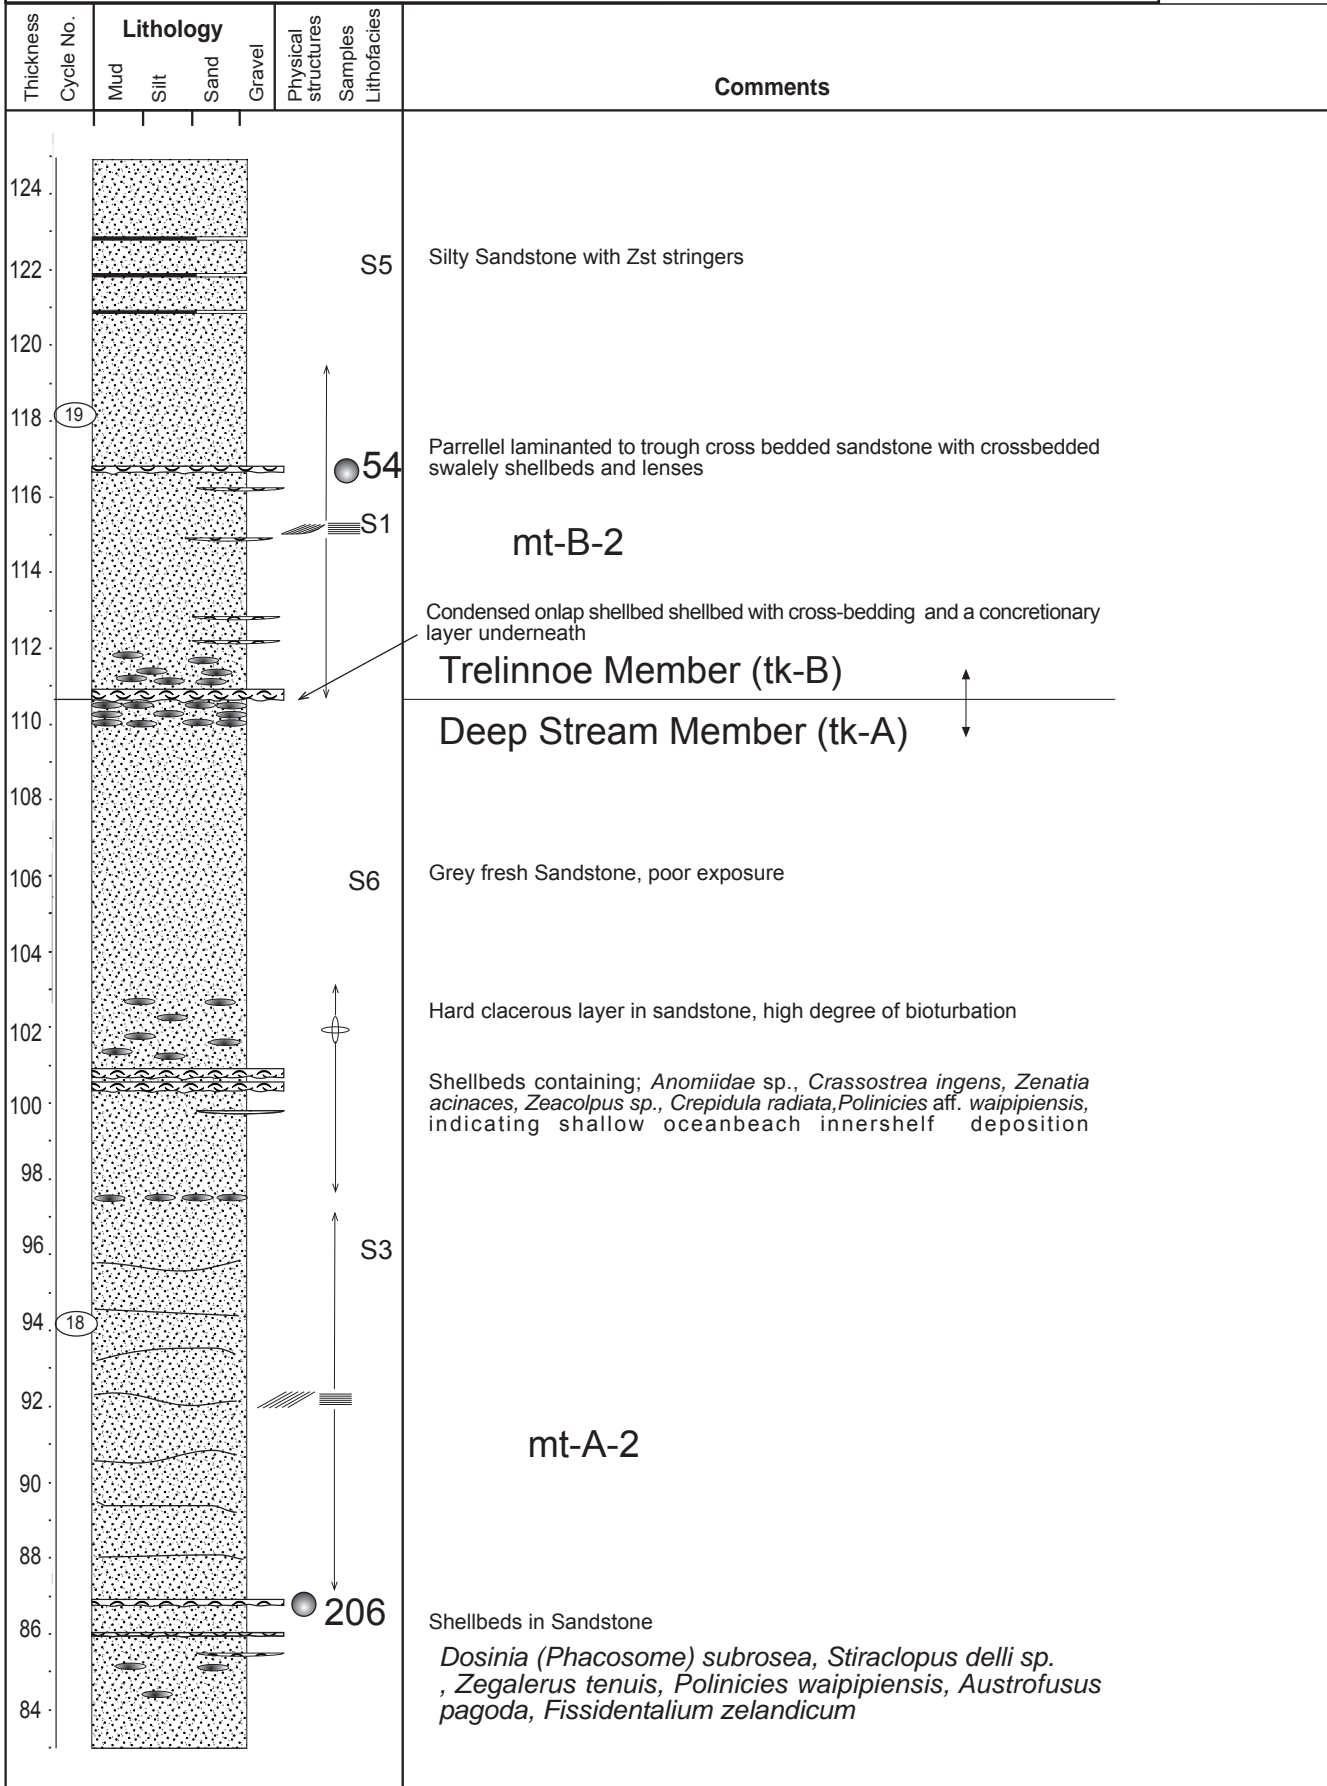

Fig. 5. Map showing location of stratigraphic columns within NZMS 260 Sheet W19.

| | | | |
|---|-----------------------|---------|---|
| Stratigraphic Column No: 27a (1/5) | Grid Reference: Top | Bottom | NZMS 260 W19 27a 1 of 5 |
| Section: | E: 2852500 | 2856300 | |
| GPS Waypoint No(s): | N: 6226500 | 6222800 | |
| Region: Central Hawkes Bay | Altitude: | - | |
| Location: Waikari River Section (1/5) | Author : R. Graafhuis | | |
| NZMS 260 Sheet: W19 | | | |

| | | | |
|---------------------------------------|-----------------------|---------|--|
| Stratigraphic Column No: 27a (2/5) | Grid Reference: Top | Bottom | NZMS 260 W19 27a 2 of 5 |
| Section: | E: 2852500 | 2856300 | |
| GPS Waypoint No(s): | N: 6226500 | 6222800 | |
| Region: Central Hawkes Bay | Altitude: | - | |
| Location: Waikari River Section (2/5) | Author : R. Graafhuis | | |
| NZMS 260 Sheet: W19 | | | |

Stratigraphic Column No: 27a (4/5)
 Section:
 GPS Waypoint No(s):
 Region: Central Hawkes Bay
 Location: Waikari River Section (4/5)
 NZMS 260 Sheet: W19

Grid Reference: Top Bottom
 E: 2852500 2856300
 N: 6226500 6222800
 Altitude: -