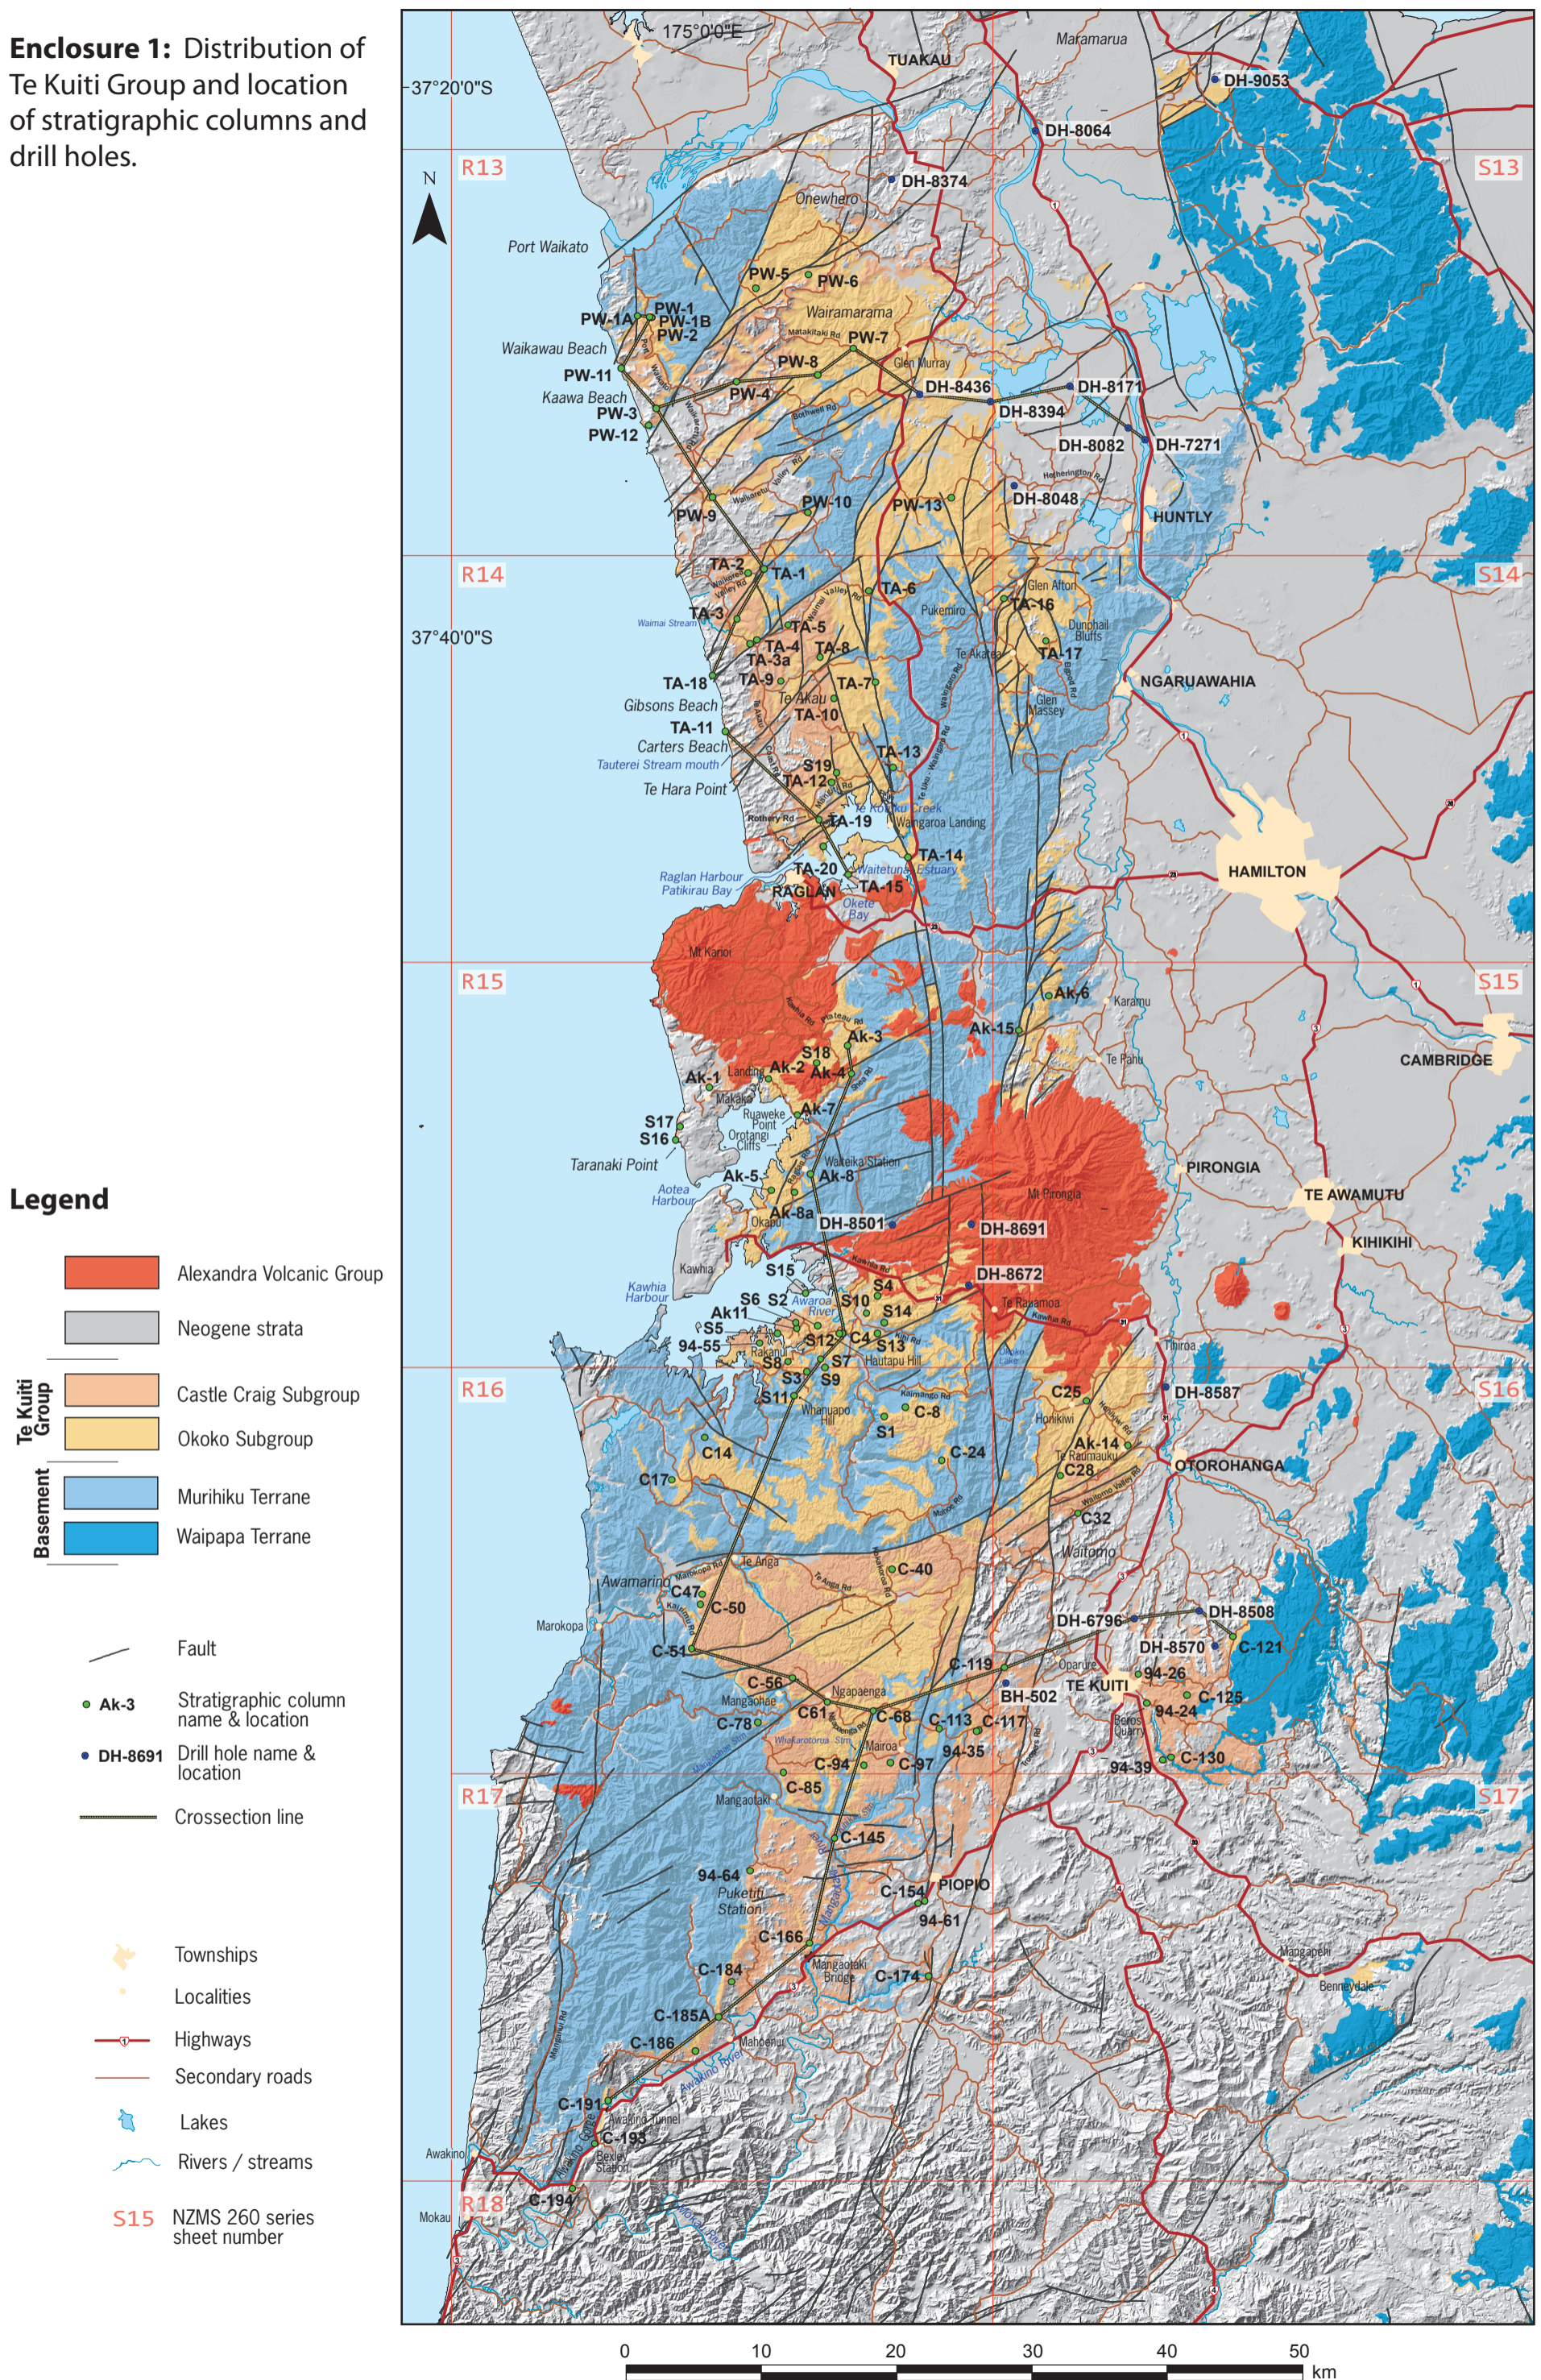

**Enclosure 1:** Distribution of Te Kuiti Group and location of stratigraphic columns and drill holes.

**Legend**

- Alexandra Volcanic Group
- Neogene strata
- Te Kuiti Group**
- Castle Craig Subgroup
- Okoko Subgroup
- Basement**
- Murihiku Terrane
- Waipapa Terrane
- Fault
- Ak-3 Stratigraphic column name & location
- DH-8691 Drill hole name & location
- Cross-section line
- Townships
- Localities
- Highways
- Secondary roads
- Lakes
- Rivers / streams
- S15 NZMS 260 series sheet number