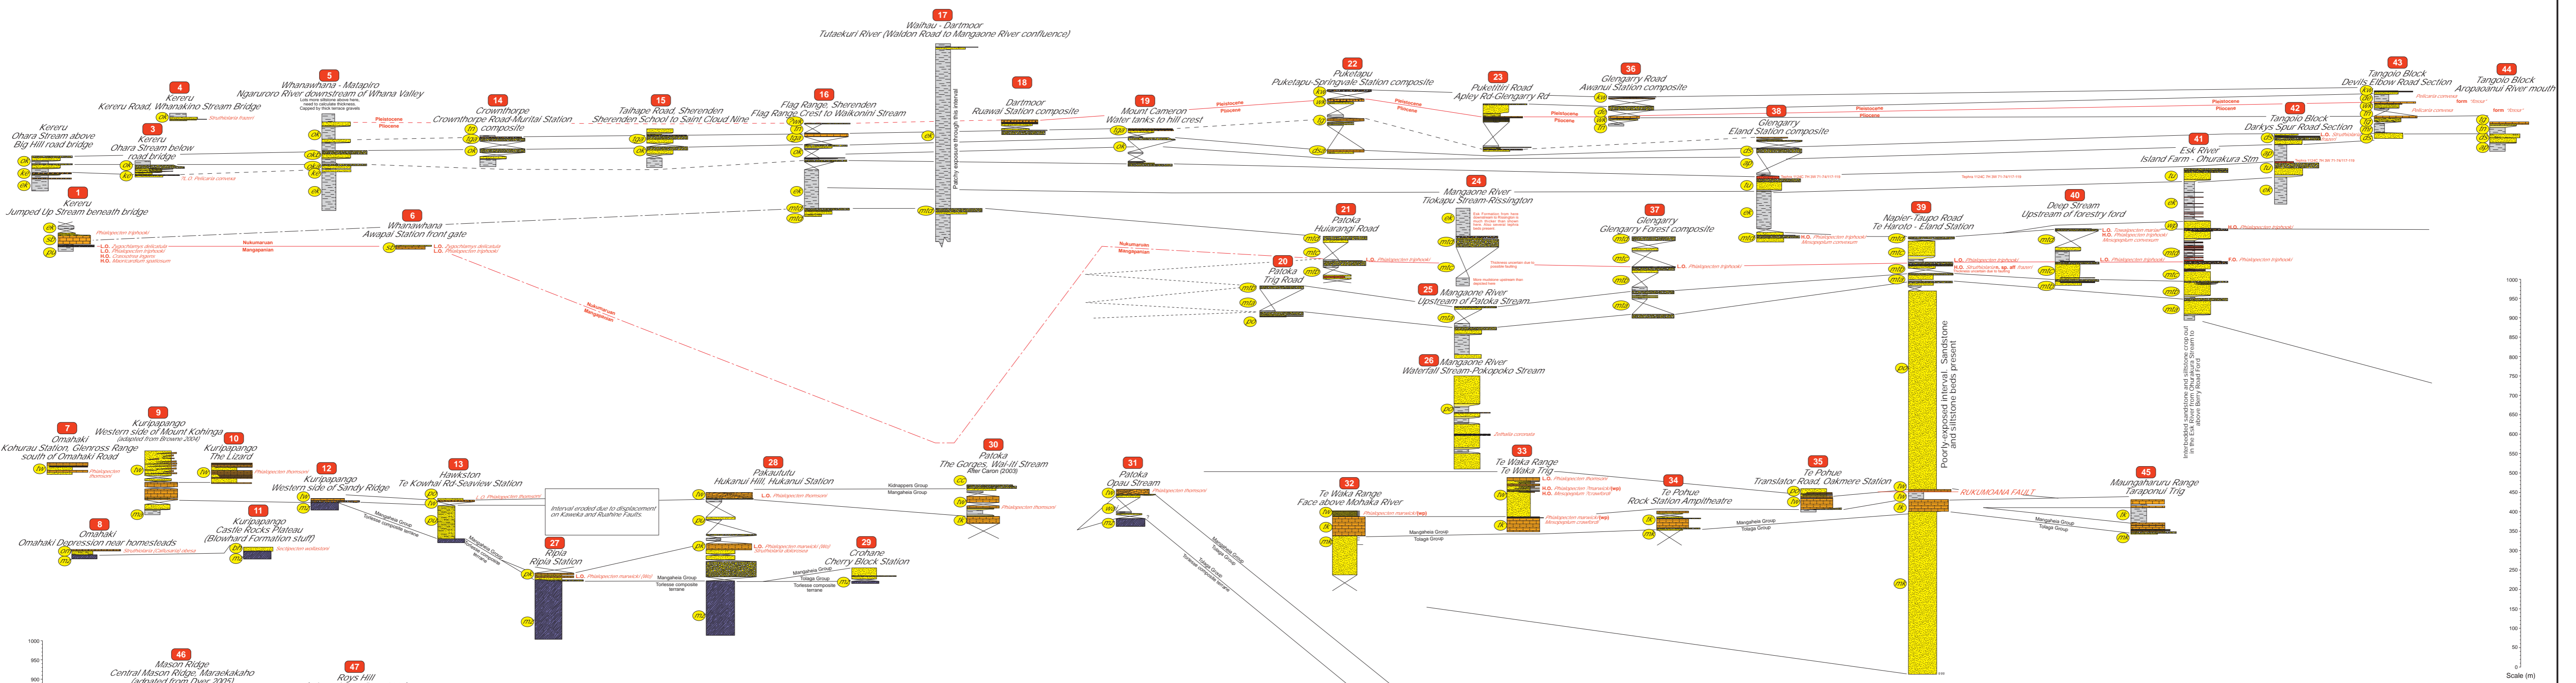

Enclosure 2 - Stratigraphic Correlations  
Mangaheia Group simplified composite stratigraphic columns

**Key to geological unit codes**

- Kidnappers Group
- Pouaki Formation
- Okauwā Formation
- Whakamau Member
- Kikohā Member
- Kereu Formation
- Sentry Box Formation
- Kawaka Formation
- Devils Elbow Mudstone Member
- Waipaki Limestone Member
- Te Ngāru Mudstone Member
- Flag Range Conglomerate Member
- Rangio Limestone Member
- Mairau Mudstone Member
- Park Island Limestone Member
- Darksy Spur Member
- Aopouani Mudstone Member
- Tutua Member
- Esk Mudstone
- Taradale Mudstone
- Waipunga Formation
- Grassy Knoll Conglomerate Member
- Papaki Member
- Trelinoe Member
- Deep Stream Member
- Pohue Formation
- Te Waka Formation
- Tikokura Formation
- Mokorū Sandstone
- Pukekiri Formation
- Mangapora Formation
- Blowhard Formation
- Rakaita Siltstone Member
- Aurora Alternating Member
- Te Ipouape Sandstone Member
- Tarawera Limestone Member
- Mason Ridge Formation
- Makaretu Mudstone
- Te Onopu Limestone
- Undifferentiated Tollesse composite terrane

**Lithology**

- Basement
- Sandstone
- Silty sandstone
- Limestone
- Sandy limestone
- Cross-bedded limestone
- Pebbly Limestone
- Shellbed
- Conglomerate
- Shelly conglomerate
- Volcaniclastic bed
- Calcareous sandstone