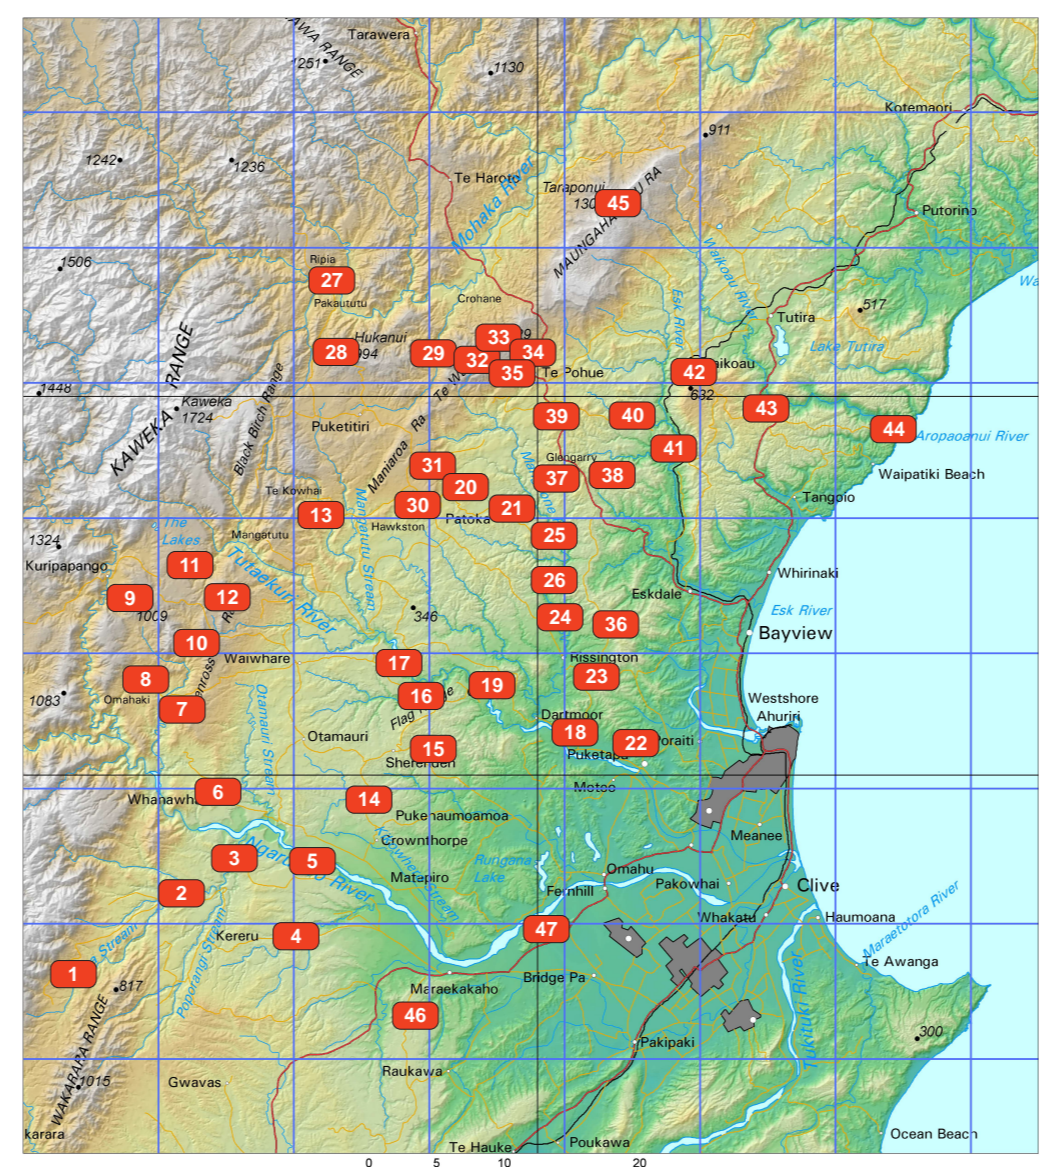

Enclosure 2 - Stratigraphic Correlations  
Mangaheia Group simplified composite stratigraphic columns

**Key to geological unit codes**

- Kidnappers Group
- Pouaki Formation
- Okauwā Formation
- Whakamau Member
- Kikohā Member
- Kereu Formation
- Sentry Box Formation
- Kawaka Formation
- Devils Elbow Mudstone Member
- Waipaki Limestone Member
- Te Ngāru Mudstone Member
- Flag Range Conglomerate Member
- Rangio Limestone Member
- Mairau Mudstone Member
- Park Island Limestone Member
- Darksy Spur Member
- Aopouani Mudstone Member
- Tutua Member
- Esk Mudstone
- Taradale Mudstone
- Waipunga Formation
- Grassy Knoll Conglomerate Member
- Papaki Member
- Trelinoe Member
- Deep Stream Member
- Pohue Formation
- Te Waka Formation
- Tikokura Formation
- Mokorū Sandstone
- Pukekiri Formation
- Mangapora Formation
- Blowhard Formation
- Rakaita Siltstone Member
- Aurora Alternating Member
- Te Ipouape Sandstone Member
- Tarawera Limestone Member
- Mason Ridge Formation
- Makaretu Mudstone
- Te Onopu Limestone
- Undifferentiated Tollesse composite terrane

**Lithology**

- Basement
- Sandstone
- Silty sandstone
- Limestone
- Sandy limestone
- Cross-bedded limestone
- Pebbly Limestone
- Shellbed
- Conglomerate
- Shelly conglomerate
- Volcaniclastic bed
- Calcareous sandstone