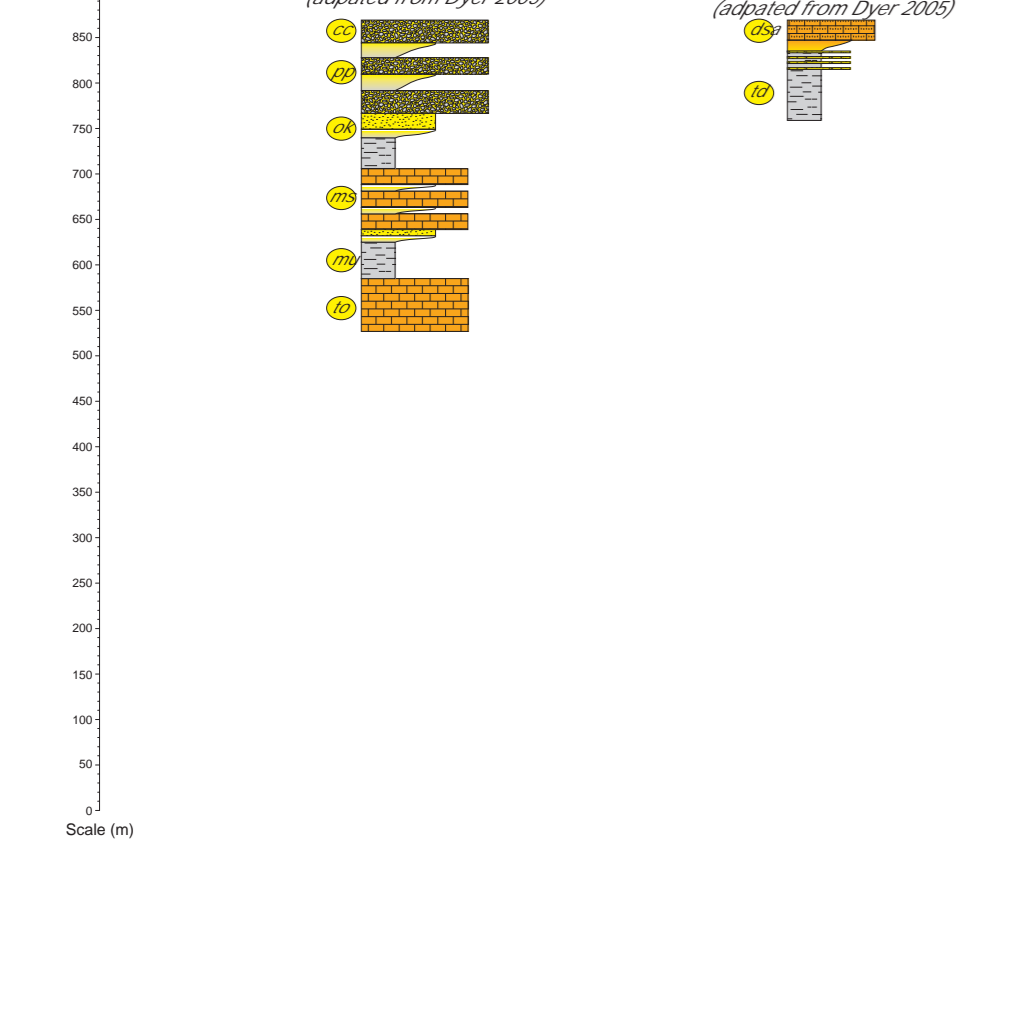

Enclosure 2 - Stratigraphic Correlations  
Mangaheia Group simplified composite stratigraphic columns

**Key to geological unit codes**

- Kidnappers Group
- Pouaki Formation
- Okauwā Formation
- Whakamau Member
- Kikohā Member
- Kereu Formation
- Sentry Box Formation
- Kawaka Formation
- Devils Elbow Mudstone Member
- Waipaki Limestone Member
- Te Ngāru Mudstone Member
- Flag Range Conglomerate Member
- Rangio Limestone Member
- Mairau Mudstone Member
- Park Island Limestone Member
- Darksy Spur Member
- Aopouani Mudstone Member
- Tutua Member
- Esk Mudstone
- Taradale Mudstone
- Waipunga Formation
- Grassy Knoll Conglomerate Member
- Papaki Member
- Trelinoe Member
- Deep Stream Member
- Pohue Formation
- Te Waka Formation
- Tikokura Formation
- Mokorū Sandstone
- Pukekiri Formation
- Mangapora Formation
- Blowhard Formation
- Rakaita Siltstone Member
- Aurora Alternating Member
- Te Ipouape Sandstone Member
- Tarawera Limestone Member
- Mason Ridge Formation
- Makaretu Mudstone
- Te Onopu Limestone
- Undifferentiated Tollesse composite terrane

**Lithology**

- Basement
- Sandstone
- Silty sandstone
- Limestone
- Sandy limestone
- Cross-bedded limestone
- Pebbly Limestone
- Shellbed
- Conglomerate
- Shelly conglomerate
- Volcaniclastic bed
- Calcareous sandstone